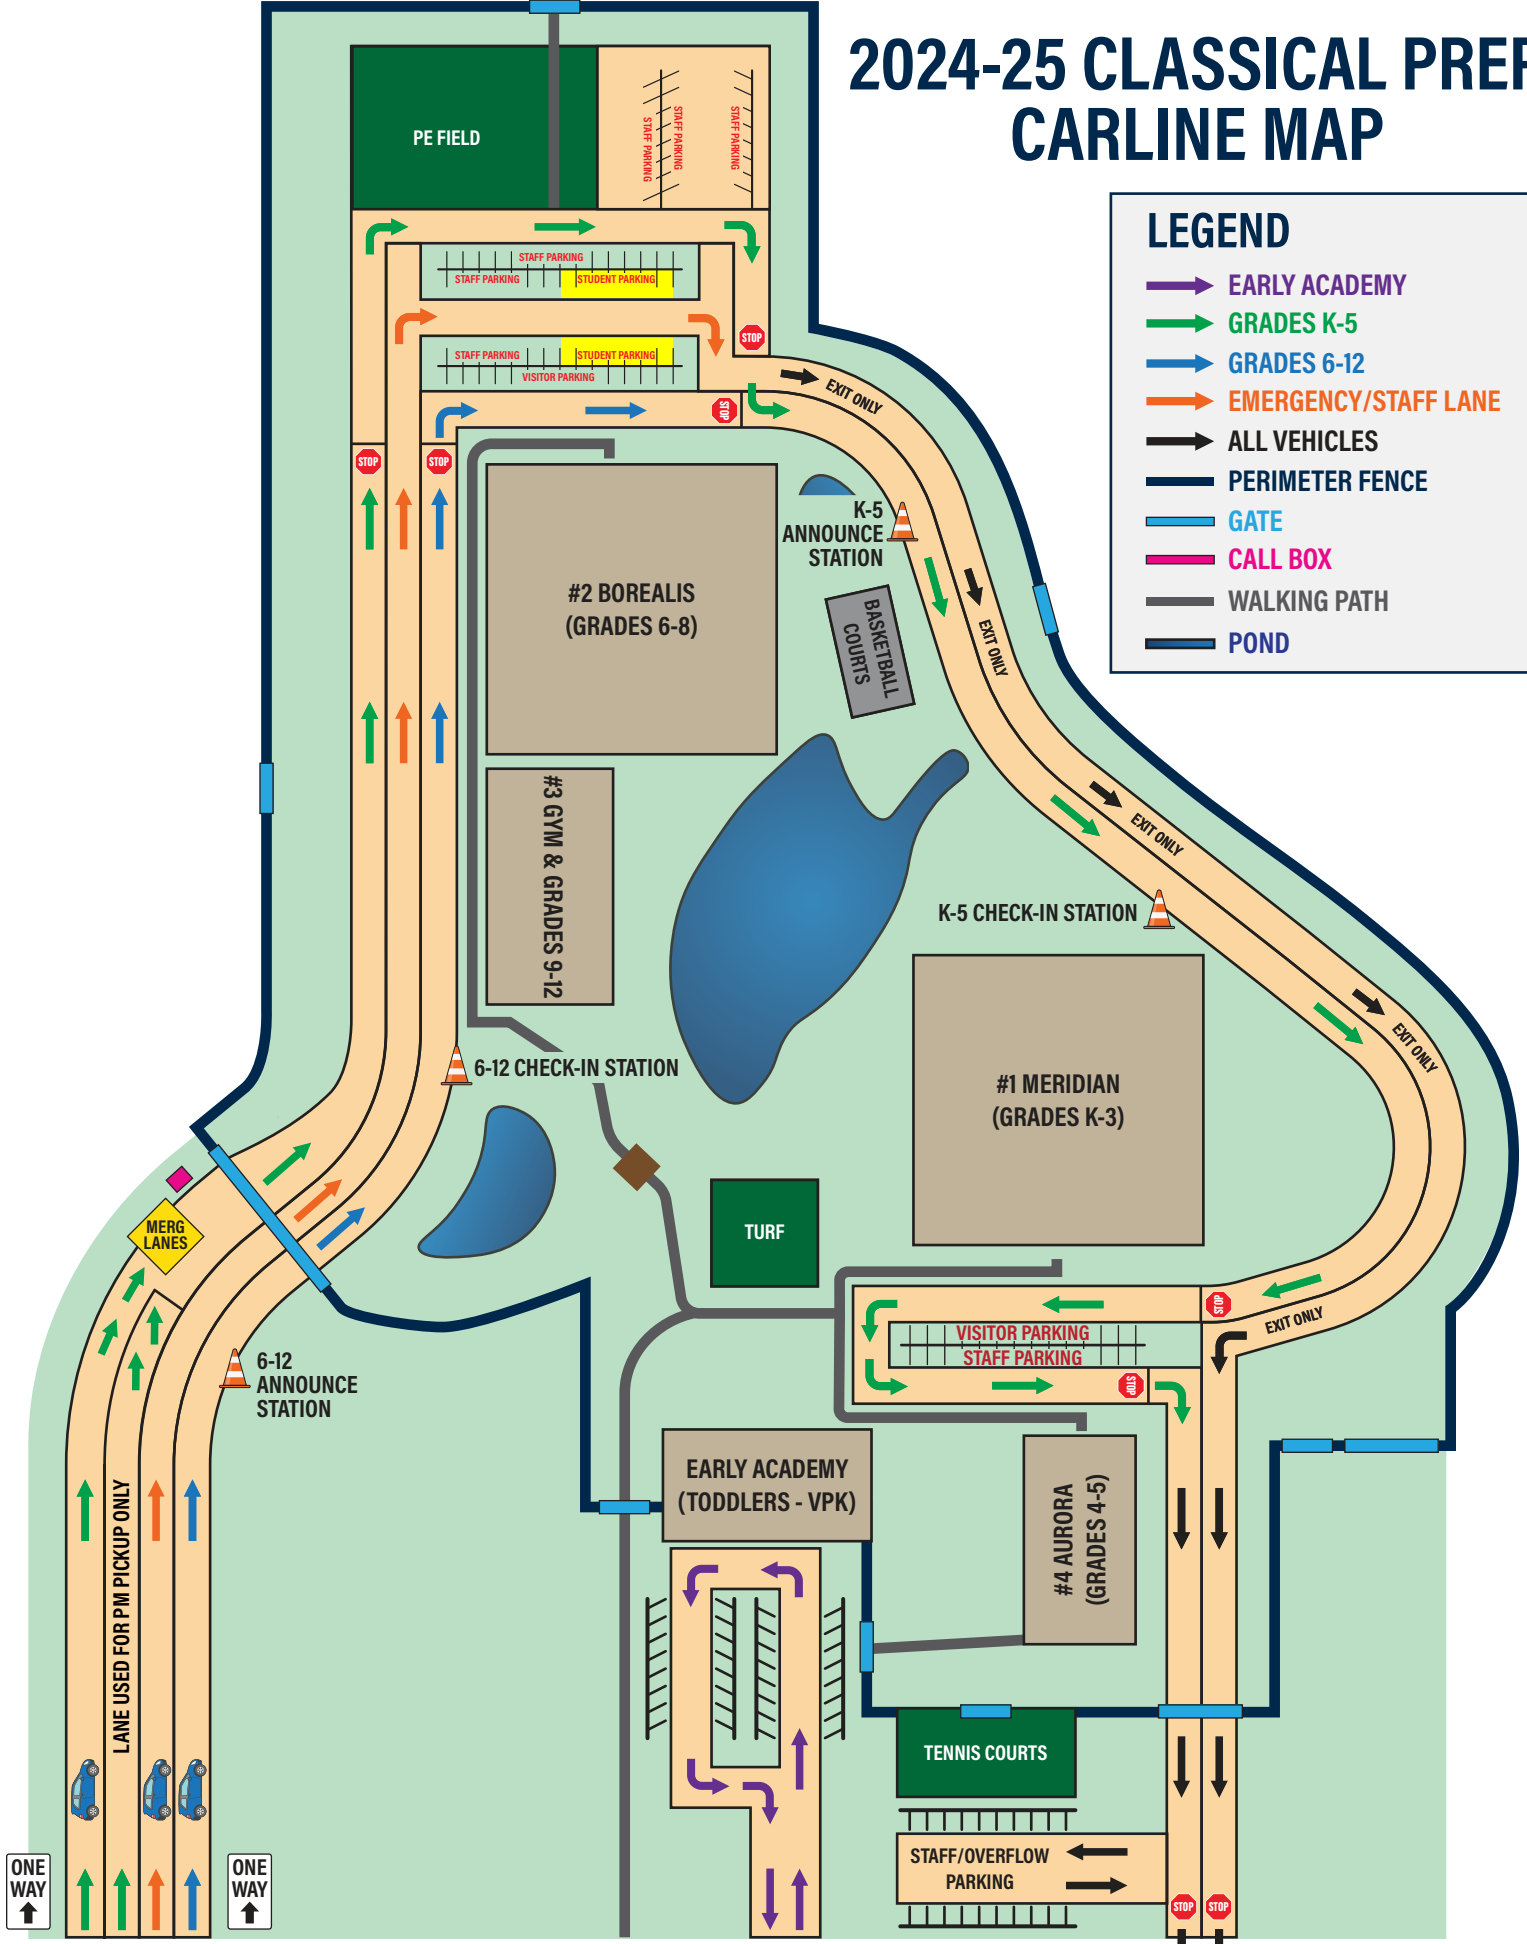

# 2024-25 CLASSICAL PREP CARLINE MAP

### LEGEND

- EARLY ACADEMY
- GRADES K-5
- GRADES 6-12
- EMERGENCY/STAFF LANE
- ALL VEHICLES
- PERIMETER FENCE
- GATE
- CALL BOX
- WALKING PATH
- POND

CPS ENTRANCE

EARLY ACADEMY  
ENTRANCE & EXIT

CPS EXIT

SHADY HILLS ROAD