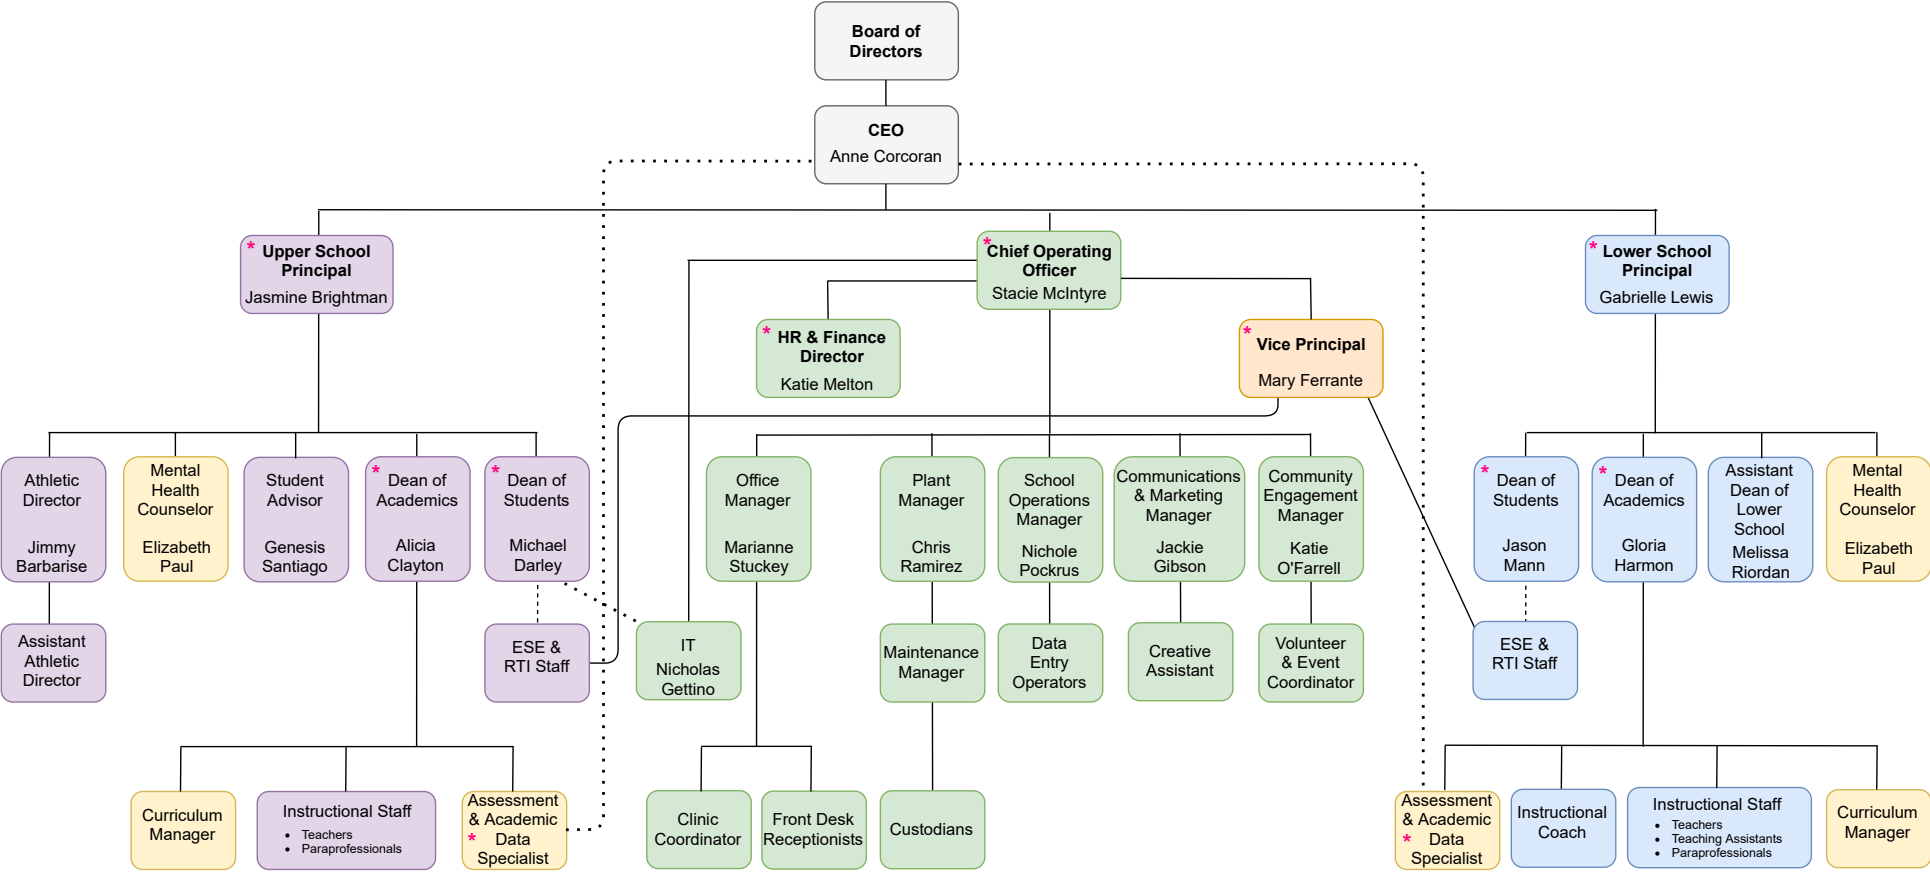

# Classical Preparatory School 2021-22 Organizational Chart

**Index**

- = Primary Supervisor
- - - = Secondary Supervisor
- \* = Roles Defined By Performance Results Descriptions (PRD) and Key Results Area (KRA)
- Yellow box = Same Employee For Upper School & Lower School